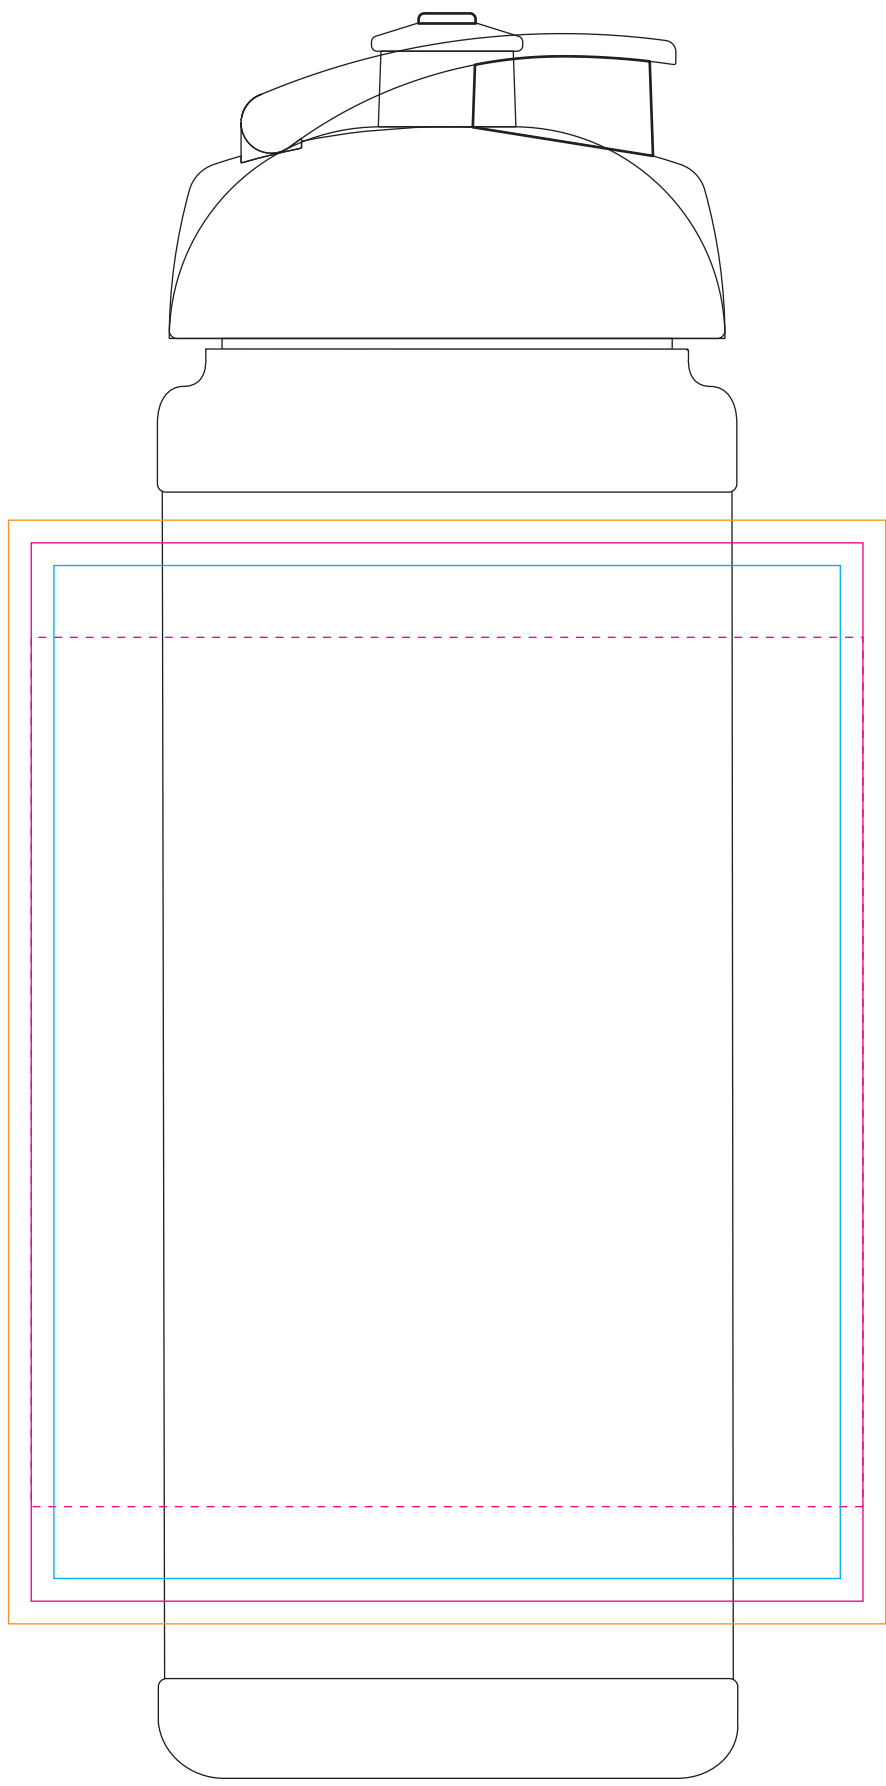

9989 - 750ml Baseline Grip Bottle

Product Dimension(mm): 230 x 75 Ø

Minimum Print Restrictions (Screen)

Line thickness (0.3mm) 

Reversed Line (0.3mm) 

Text (6pt) 

Reversed Text (10pt) 

Any lines or text below these restrictions will result in a loss of detail when printed

Actual Artwork Size(s):

Wraparound = 

Please read carefully:

N/A

- Available Print Area(s):**
-  Wraparound (Screen) = 110x115mm
 -  Bleed Boundary (Label) = 116x146mm
 -  Max Print Area (Label) = 110x140mm
 -  Text Limit (Label) = 104x134mm